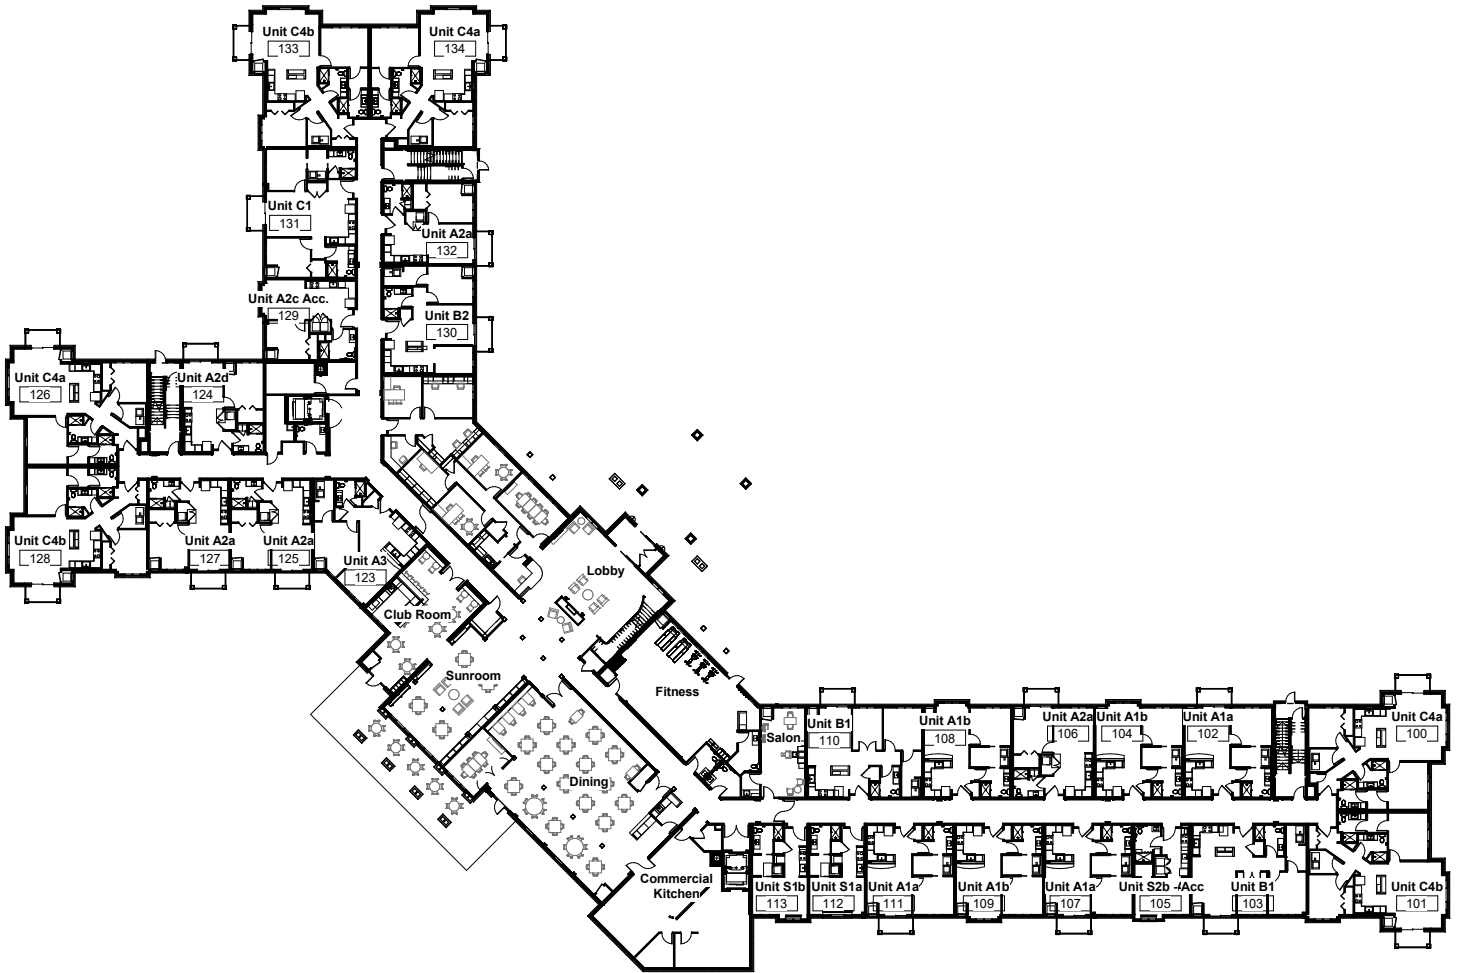

HAVENWOODSENIOR.COM | 608-299-9590

3770 Emerald Drive E., Onalaska, WI 54650

Floor plans and features are subject to change without notice. Stated dimensions and square footage are approximate.