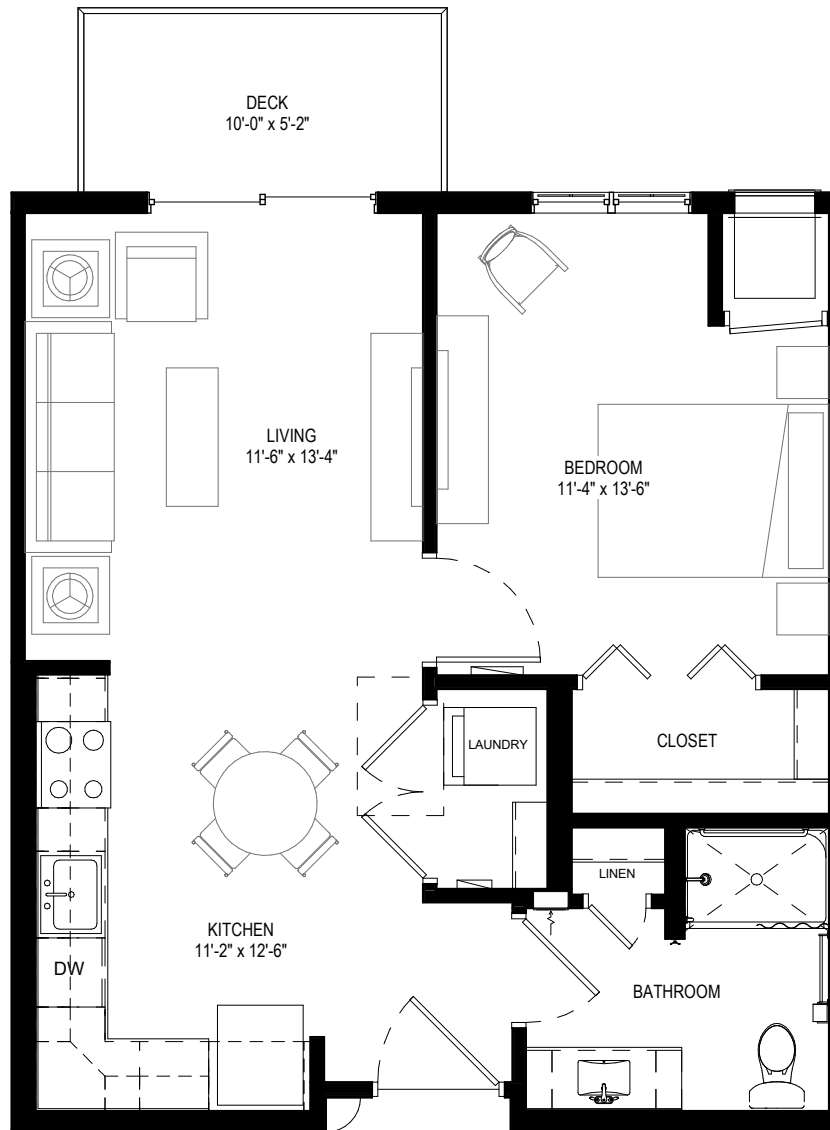

1 Bedroom / 1 Bathroom
Apt. 102, 107, 111, 202, 207, 211, 302, 307, 311,
402, 404, 407, 408, 409, 411
705 Square Feet

HAVENWOODSENIOR.COM | 608-299-9590

3770 Emerald Drive E., Onalaska, WI 54650

Floor plans and features are subject to change without notice. Stated dimensions and square footage are approximate.

HAVENWOODSENIOR.COM | 608-299-9590

3770 Emerald Drive E., Onalaska, WI 54650

Floor plans and features are subject to change without notice. Stated dimensions and square footage are approximate.

1 Bedroom / 1 Bathroom
 Apt. 106, 125, 127, 132, 206, 215, 216, 217, 221, 225, 227, 232,
 306, 315, 316, 317, 320, 321, 325, 327, 332,
 406, 415, 416, 417, 420, 421, 425, 427, 429, 432
 651 Square Feet