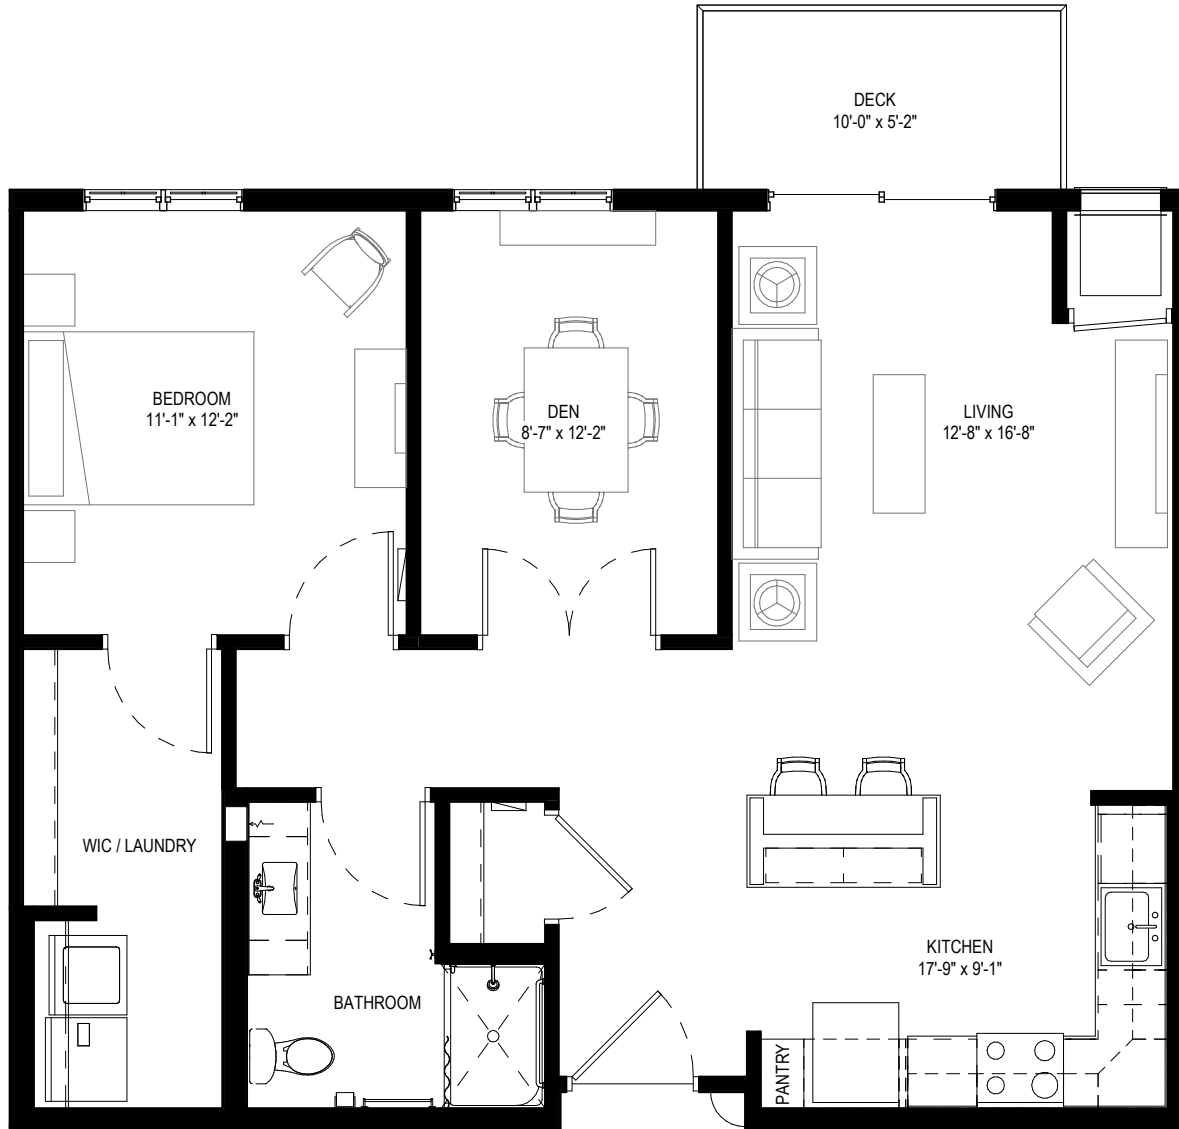

HAVENWOODSENIOR.COM | 608-299-9590

3770 Emerald Drive E., Onalaska, WI 54650

Floor plans and features are subject to change without notice. Stated dimensions and square footage are approximate.

1 Bedroom + Den / 1 Bathroom
Apt. 103, 110, 203, 210, 303, 310, 403, 410
922 Square Feet