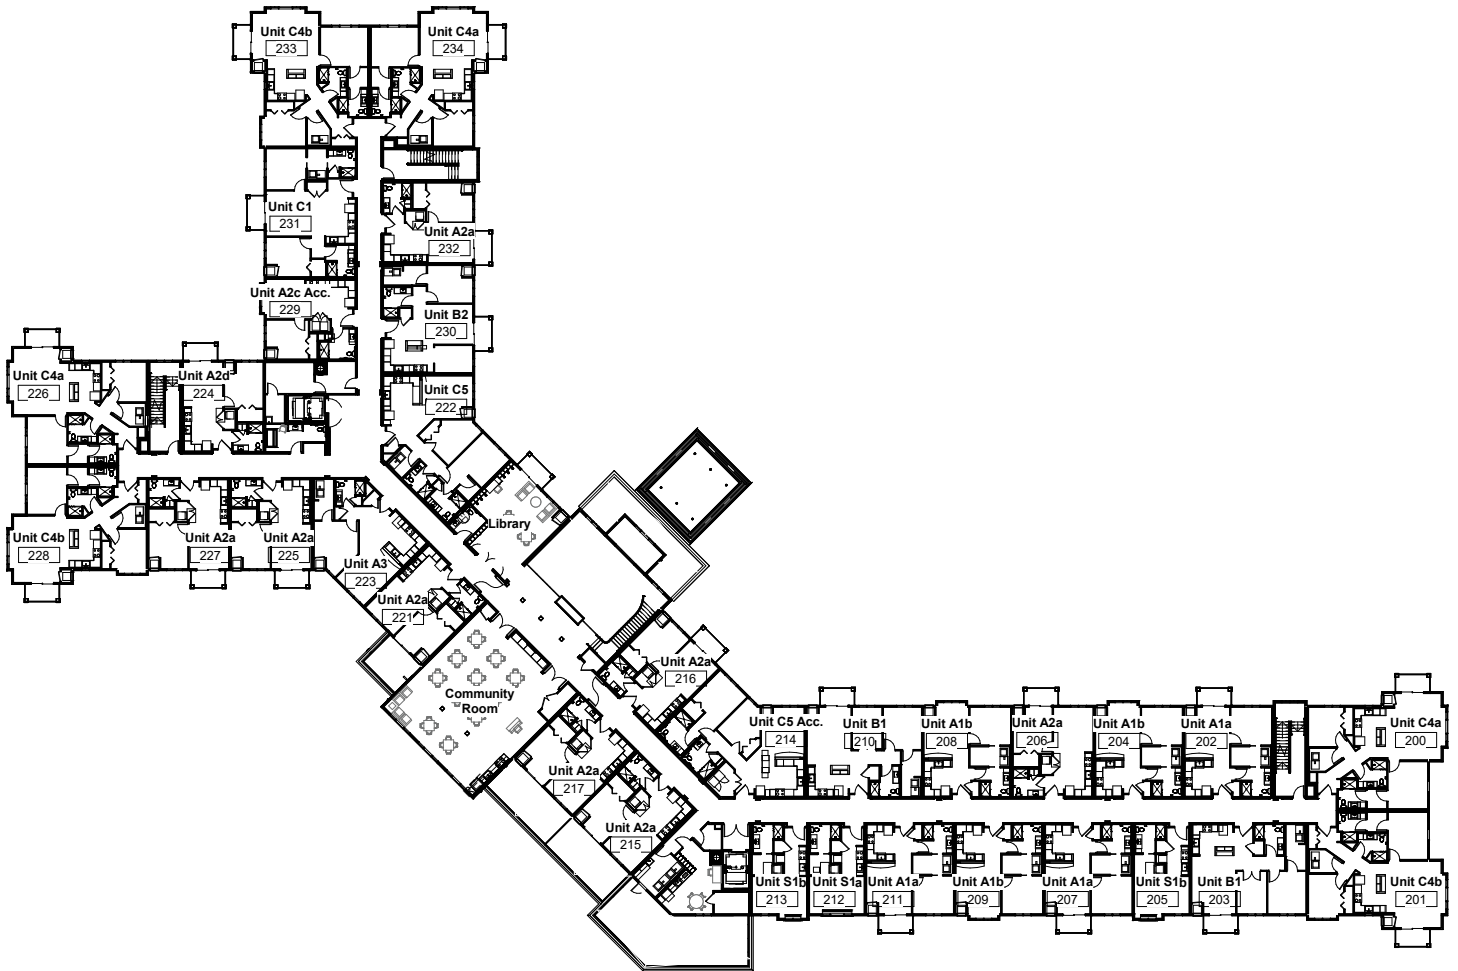

Floor plans and features are subject to change without notice. Stated dimensions and square footage are approximate.

HAVENWOODSENIOR.COM | 608-299-9590

3770 Emerald Drive E., Onalaska, WI 54650

Floor plans and features are subject to change without notice. Stated dimensions and square footage are approximate.