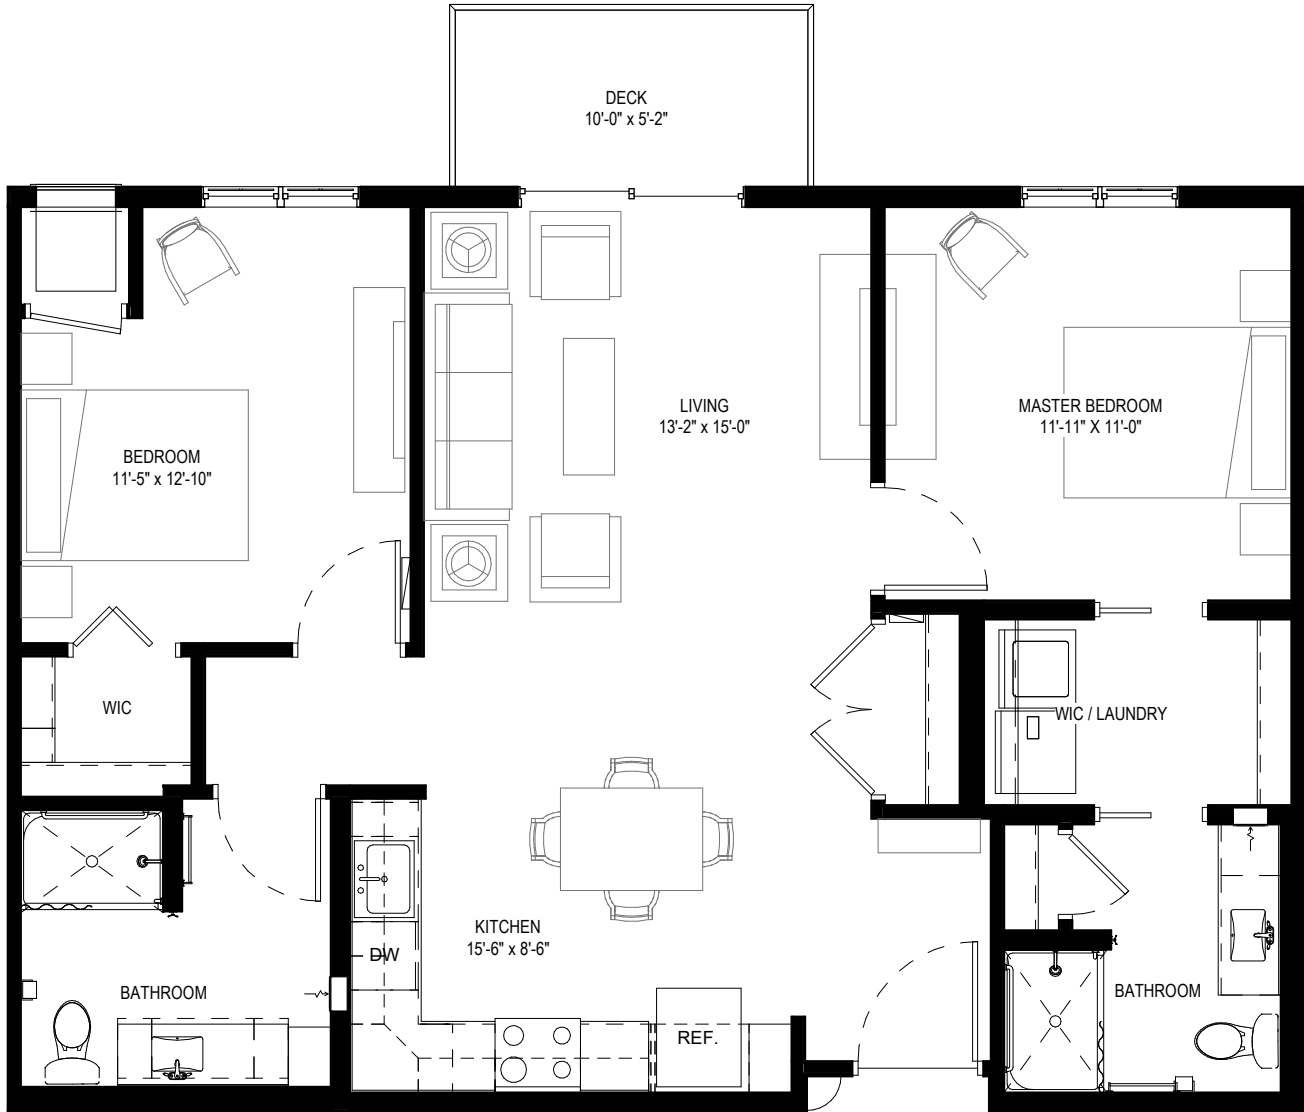

HAVENWOODSENIOR.COM | 608-299-9590

3770 Emerald Drive E., Onalaska, WI 54650

Floor plans and features are subject to change without notice. Stated dimensions and square footage are approximate.