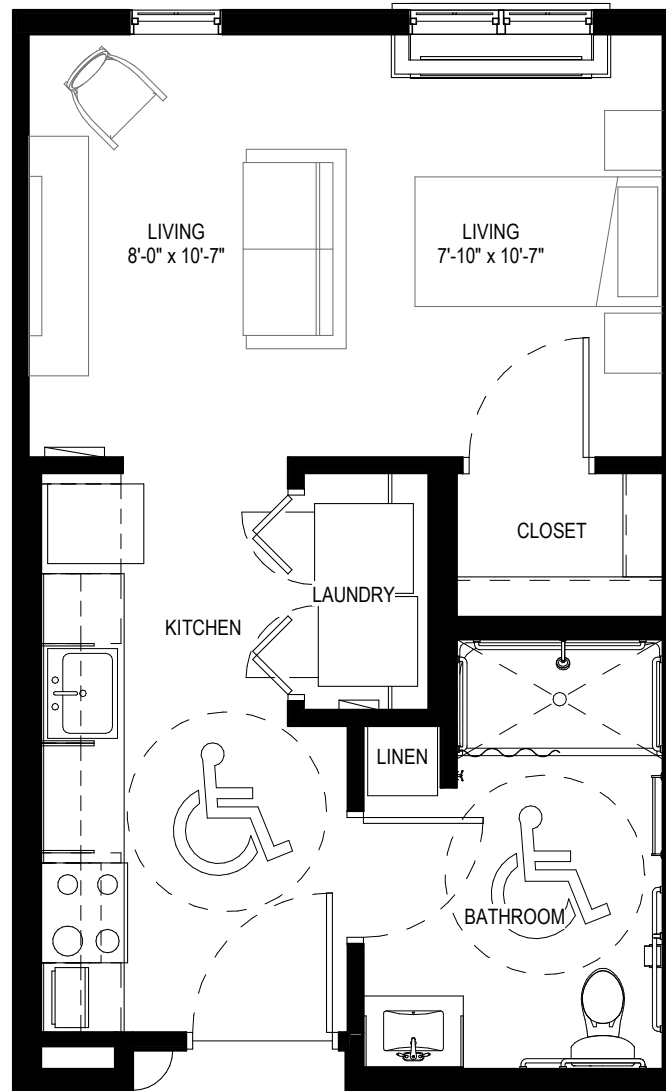

HAVENWOODSENIOR.COM | 608-299-9590

3770 Emerald Drive E., Onalaska, WI 54650

Floor plans and features are subject to change without notice. Stated dimensions and square footage are approximate.