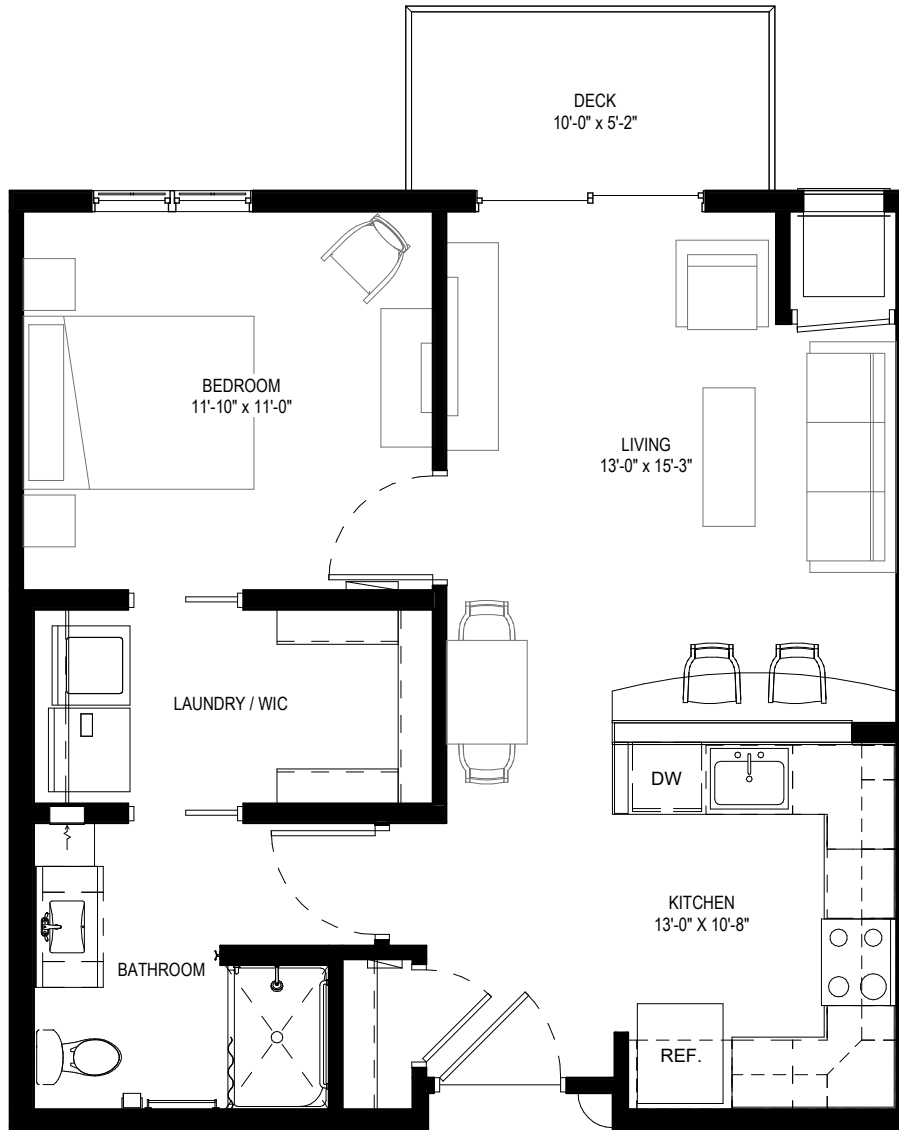

1 Bedroom / 1 Bathroom
Apt. 102, 107, 111, 202, 207, 211, 302, 307, 311,
402, 404, 407, 408, 409, 411
705 Square Feet

HAVENWOODSENIOR.COM | 608-299-9590

3770 Emerald Drive E., Onalaska, WI 54650

Floor plans and features are subject to change without notice. Stated dimensions and square footage are approximate.