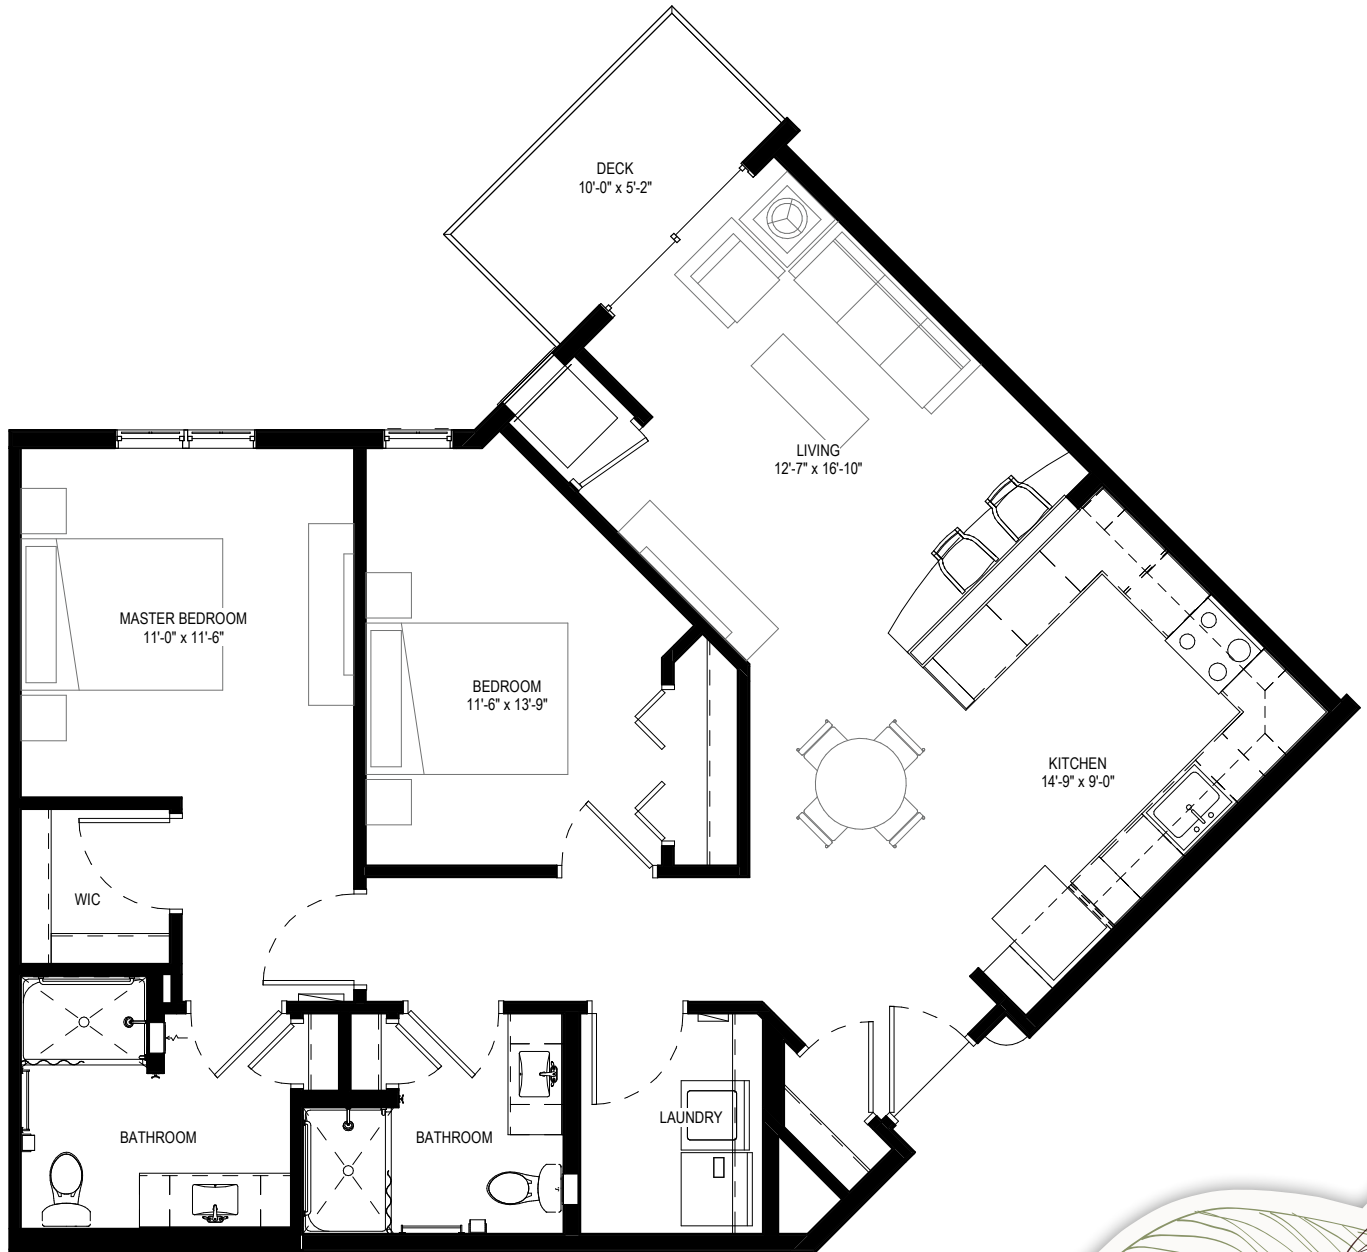

Floor plans and features are subject to change without notice. Stated dimensions and square footage are approximate.

HAVENWOODSENIOR.COM | 608-299-9590

3770 Emerald Drive E., Onalaska, WI 54650

Floor plans and features are subject to change without notice. Stated dimensions and square footage are approximate.