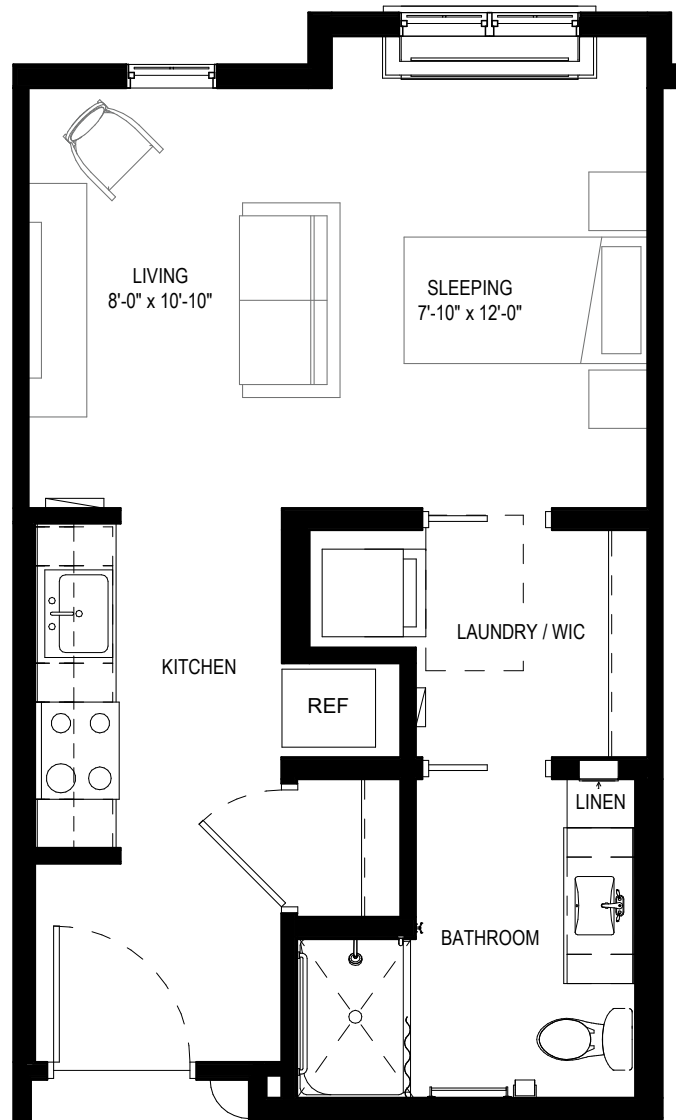

HAVENWOODSENIOR.COM | 608-299-9590

3770 Emerald Drive E., Onalaska, WI 54650

Floor plans and features are subject to change without notice. Stated dimensions and square footage are approximate.