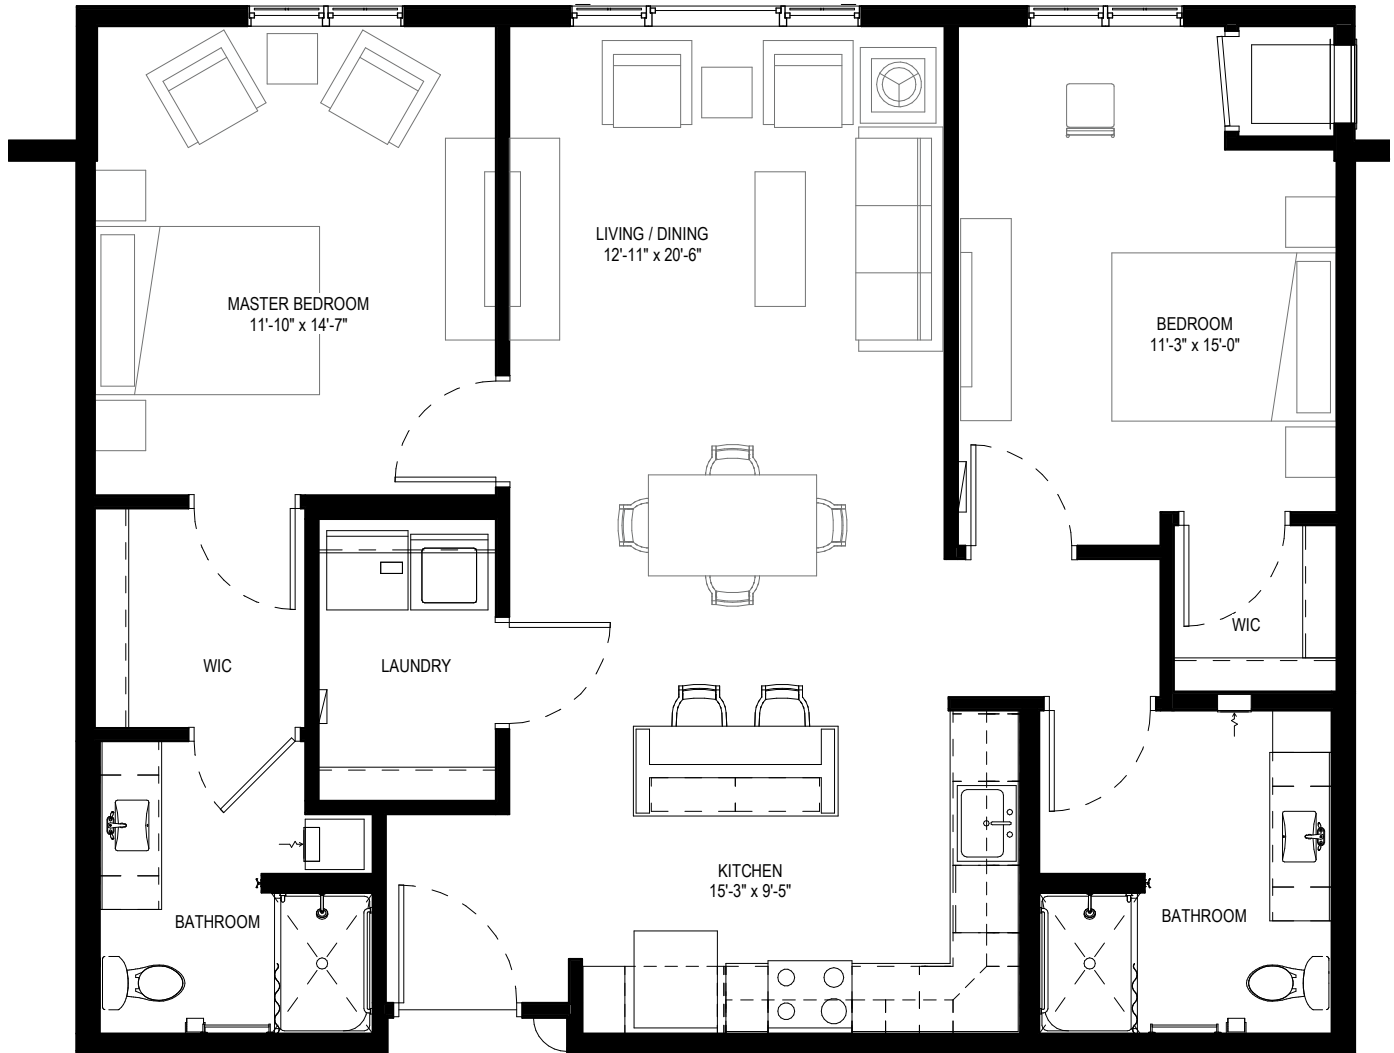

Floor plans and features are subject to change without notice. Stated dimensions and square footage are approximate.

HAVENWOODSENIOR.COM | 608-299-9590

3770 Emerald Drive E., Onalaska, WI 54650

Floor plans and features are subject to change without notice. Stated dimensions and square footage are approximate.