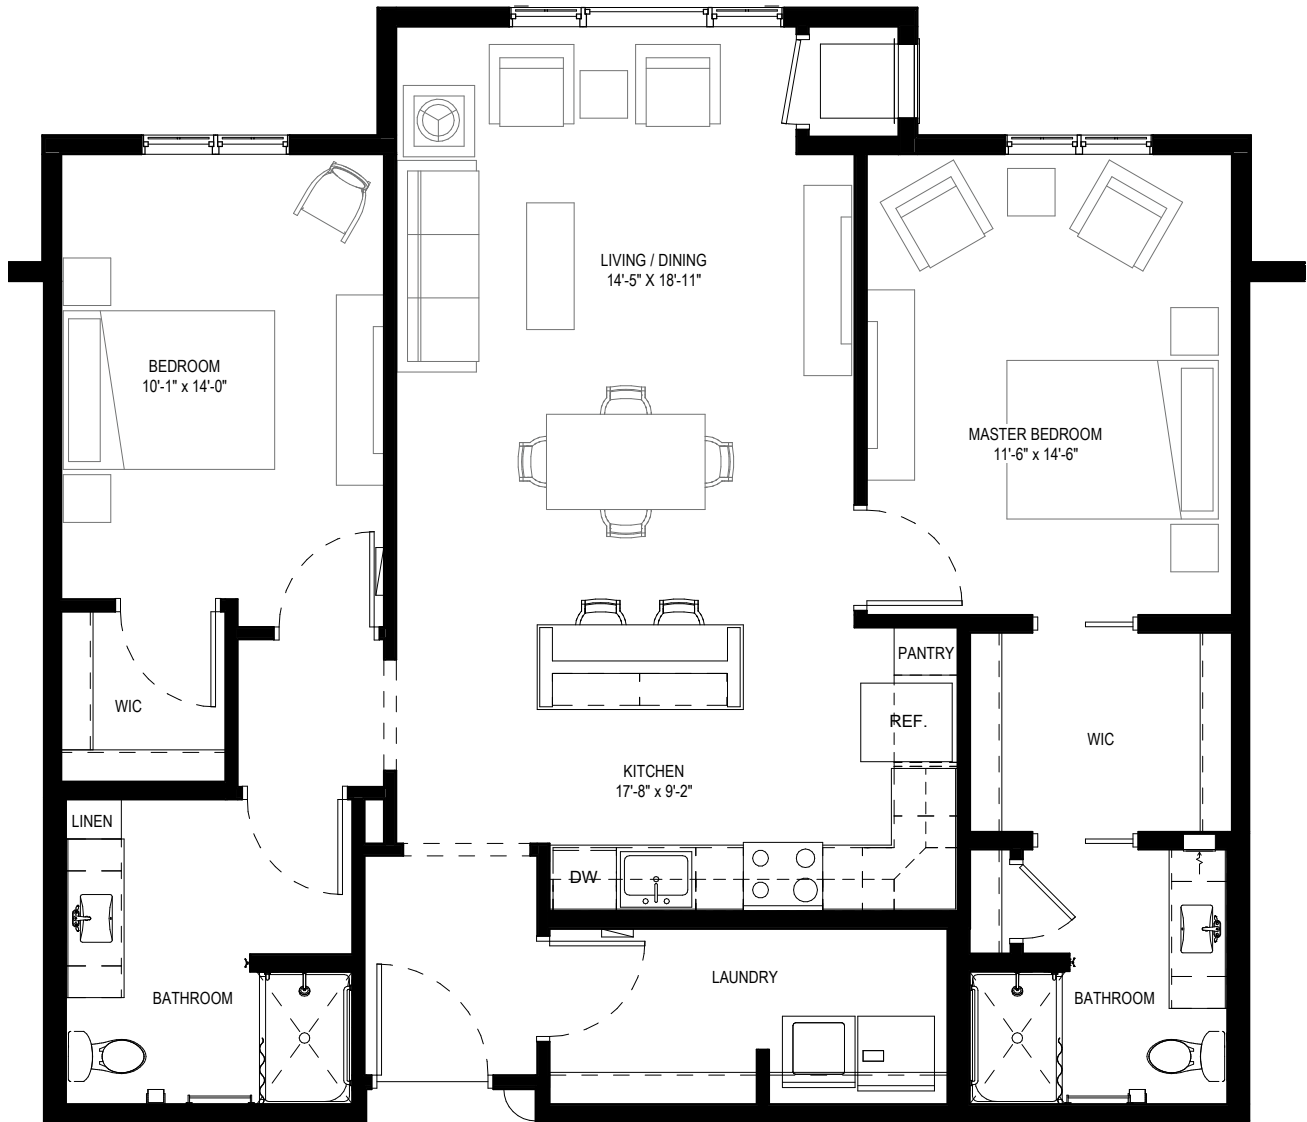

Floor plans and features are subject to change without notice. Stated dimensions and square footage are approximate.

HAVENWOODSENIOR.COM | 608-299-9590

3770 Emerald Drive E., Onalaska, WI 54650

Floor plans and features are subject to change without notice. Stated dimensions and square footage are approximate.