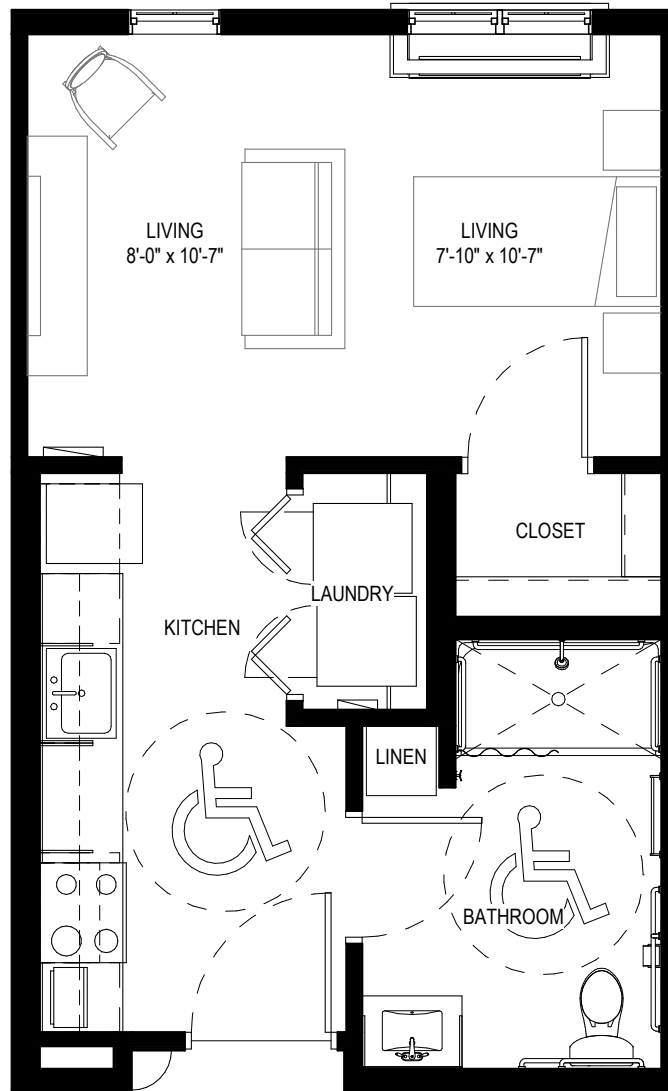

HAVENWOODSENIOR.COM | 608-299-9590

3770 Emerald Drive E., Onalaska, WI 54650

Floor plans and features are subject to change without notice. Stated dimensions and square footage are approximate.