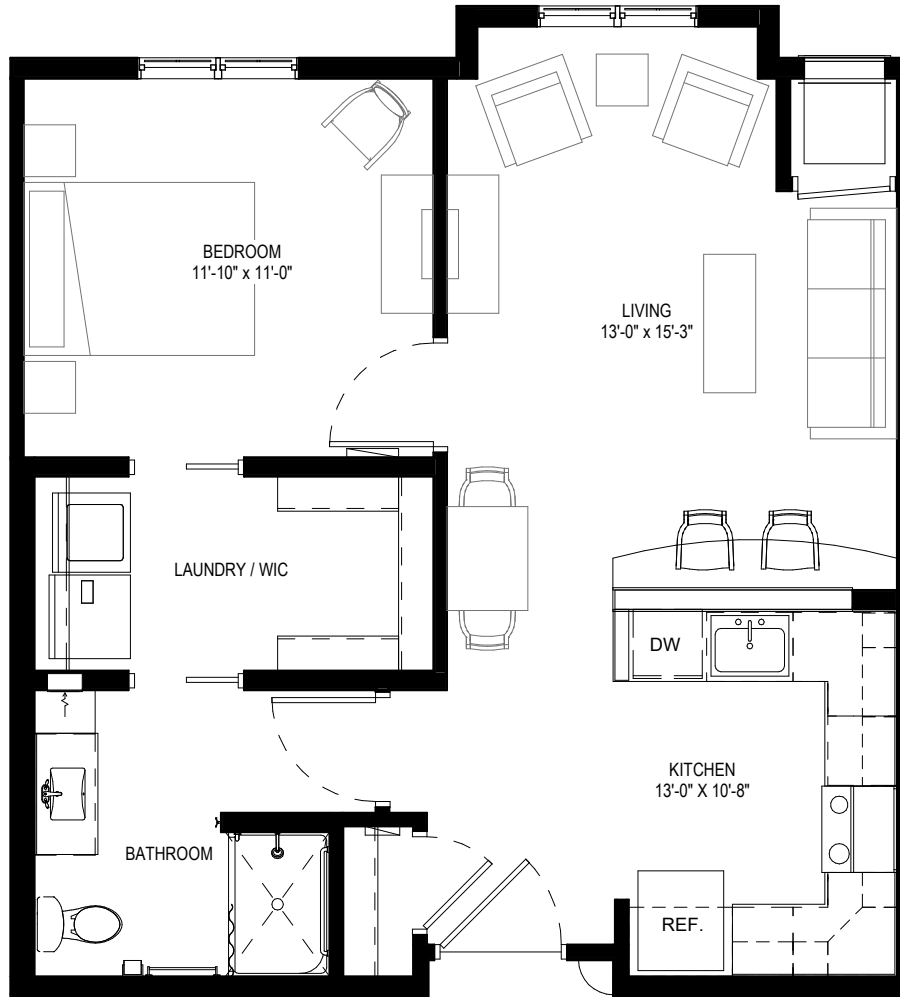

1 Bedroom / 1 Bathroom
Apt. 102, 107, 111, 202, 207, 211, 302, 307, 311,
402, 404, 407, 408, 409, 411
705 Square Feet

HAVENWOODSENIOR.COM | 608-299-9590

3770 Emerald Drive E., Onalaska, WI 54650

Floor plans and features are subject to change without notice. Stated dimensions and square footage are approximate.

HAVENWOODSENIOR.COM | 608-299-9590

3770 Emerald Drive E., Onalaska, WI 54650

Floor plans and features are subject to change without notice. Stated dimensions and square footage are approximate.

1 Bedroom / 1 Bathroom
 Apt. 106, 125, 127, 132, 206, 215, 216, 217, 221, 225, 227, 232,
 306, 315, 316, 317, 320, 321, 325, 327, 332,
 406, 415, 416, 417, 420, 421, 425, 427, 429, 432
 651 Square Feet