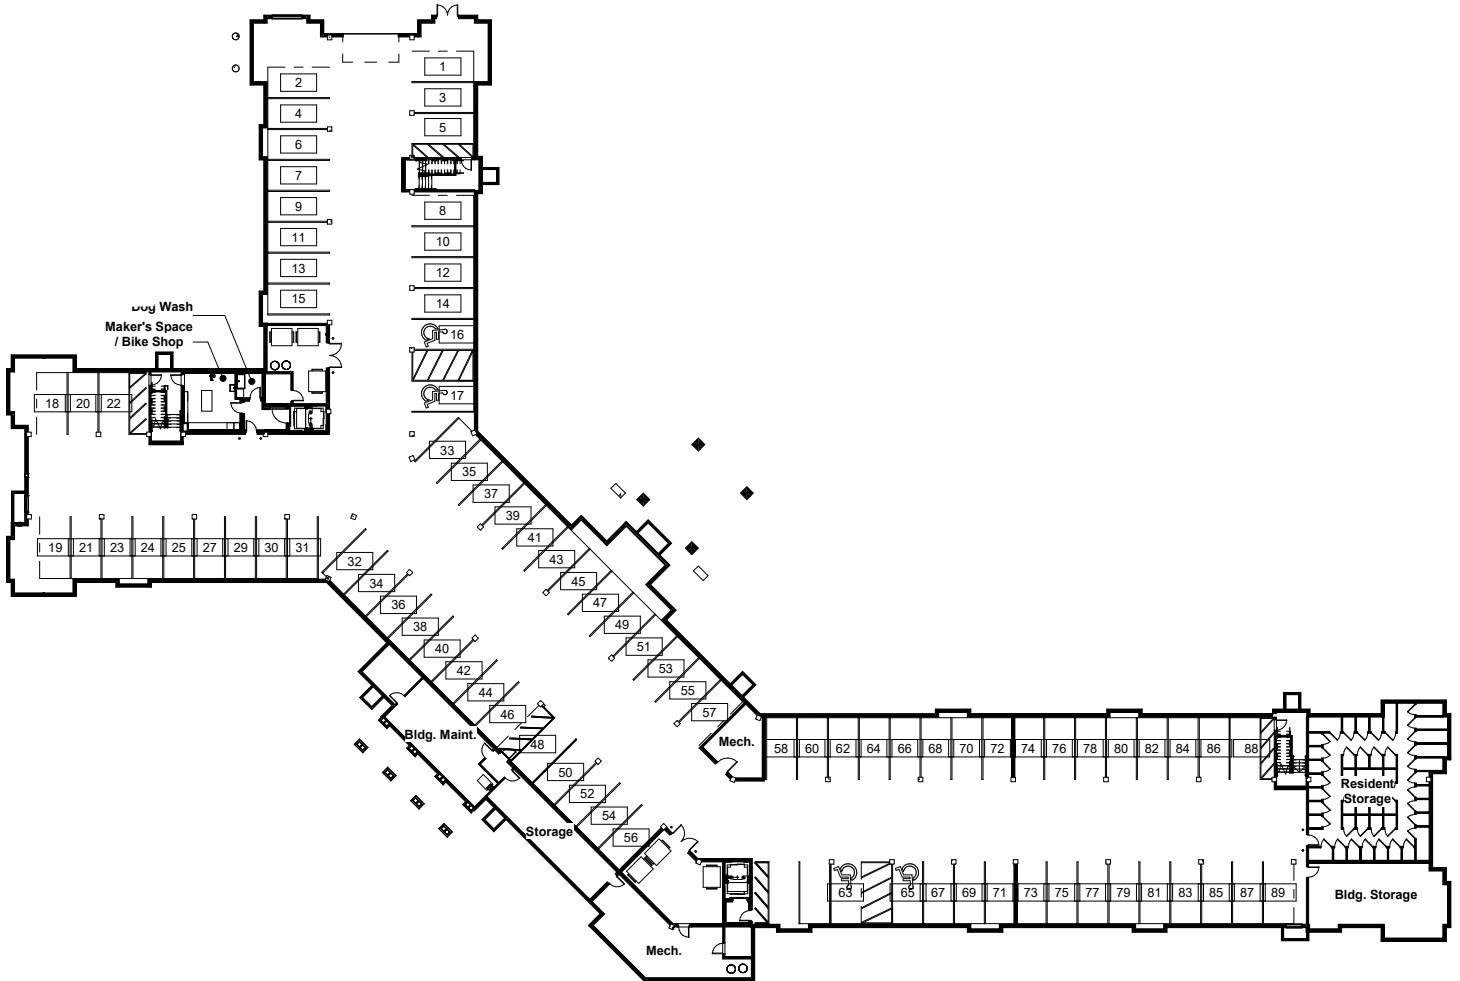

HAVENWOODSENIOR.COM | 608-299-9590

3770 Emerald Drive E., Onalaska, WI 54650

Floor plans and features are subject to change without notice. Stated dimensions and square footage are approximate.