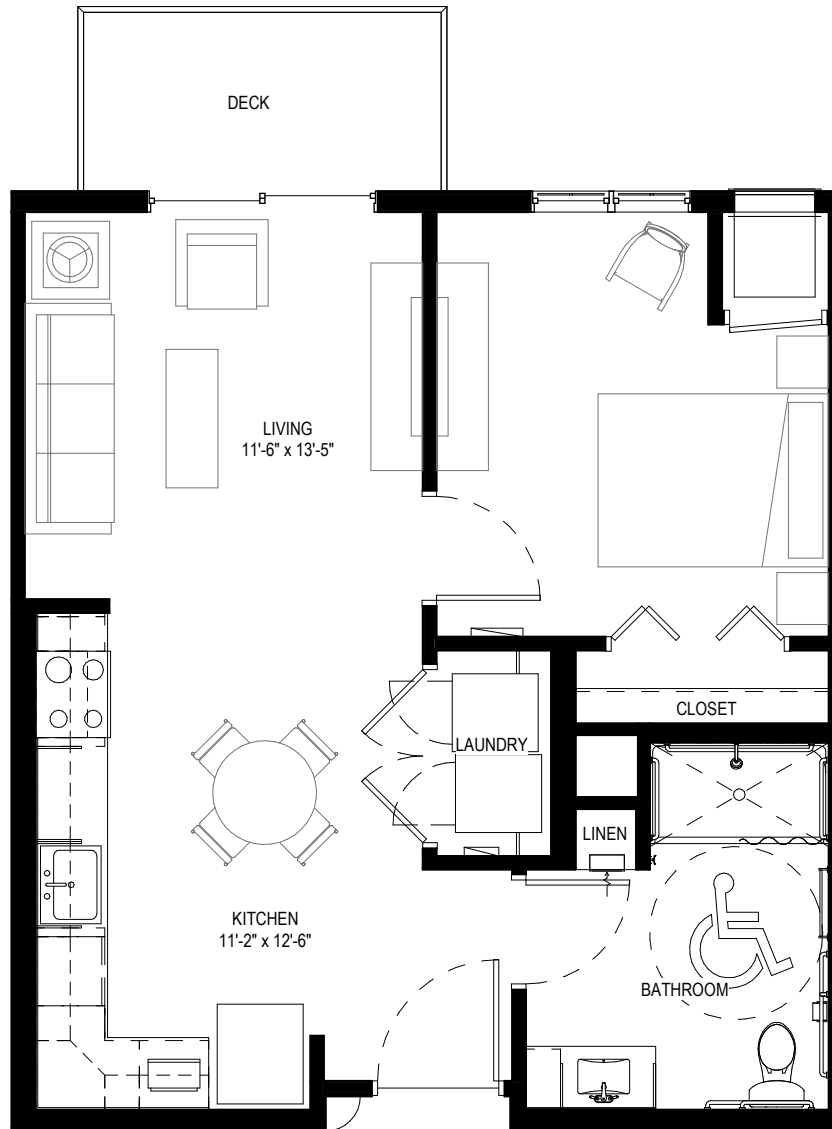

HAVENWOODSENIOR.COM | 608-299-9590

3770 Emerald Drive E., Onalaska, WI 54650

Floor plans and features are subject to change without notice. Stated dimensions and square footage are approximate.