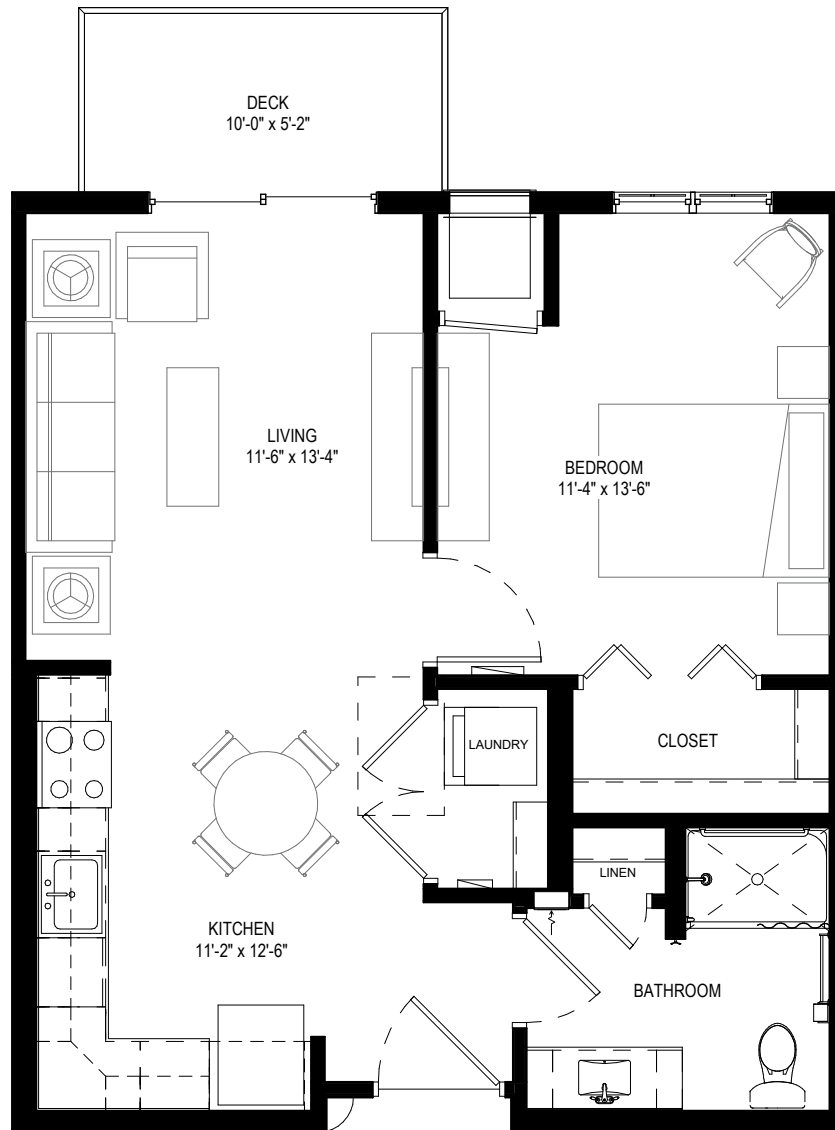

HAVENWOODSENIOR.COM | 608-299-9590

3770 Emerald Drive E., Onalaska, WI 54650

Floor plans and features are subject to change without notice. Stated dimensions and square footage are approximate.