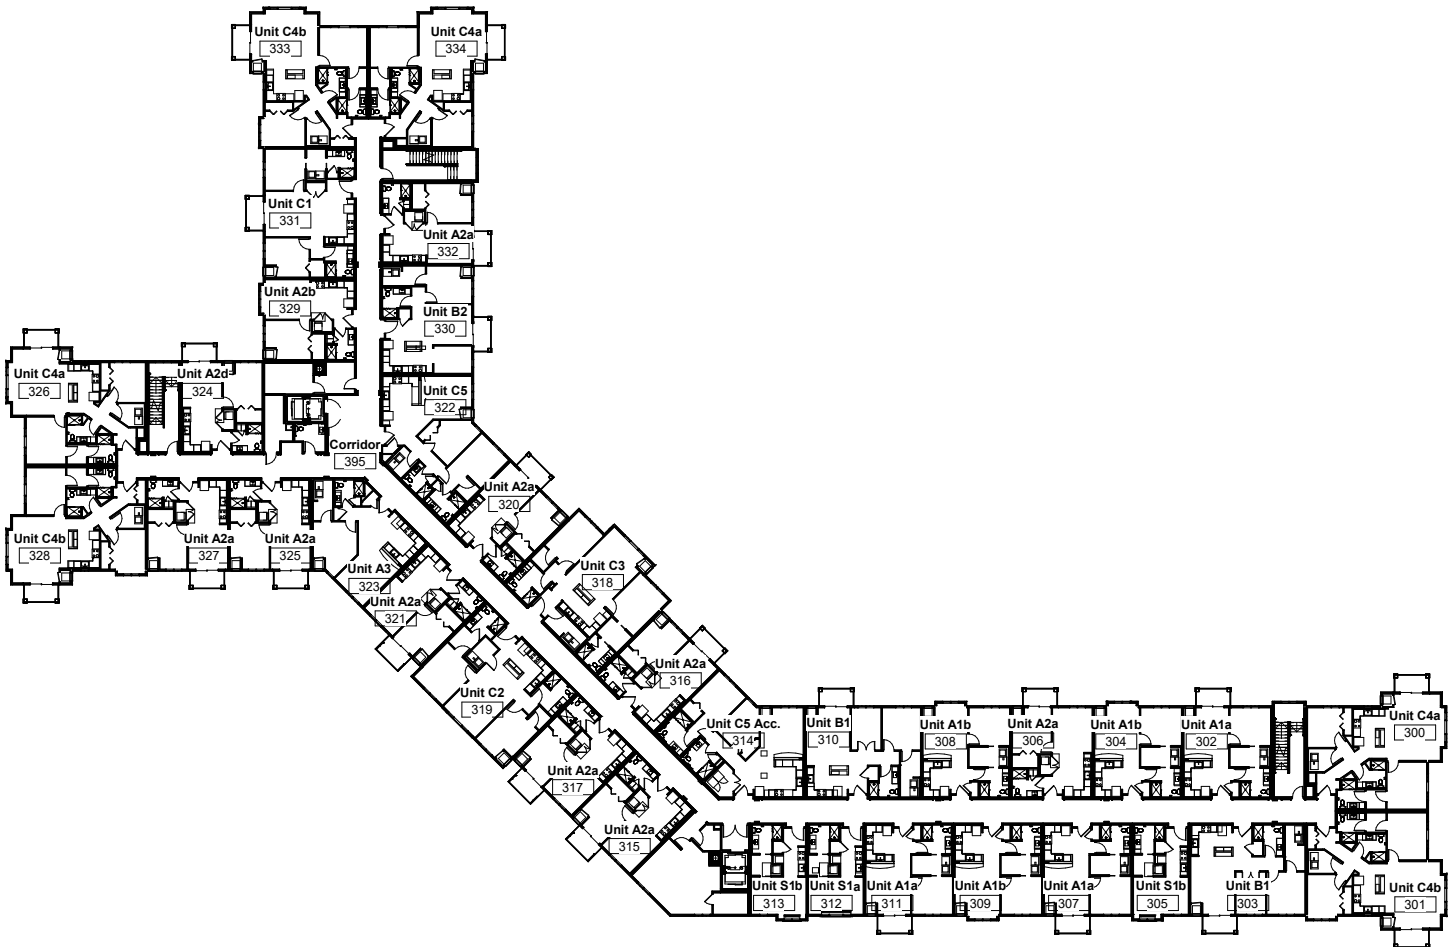

Floor plans and features are subject to change without notice. Stated dimensions and square footage are approximate.

HAVENWOODSENIOR.COM | 608-299-9590

3770 Emerald Drive E., Onalaska, WI 54650

Floor plans and features are subject to change without notice. Stated dimensions and square footage are approximate.