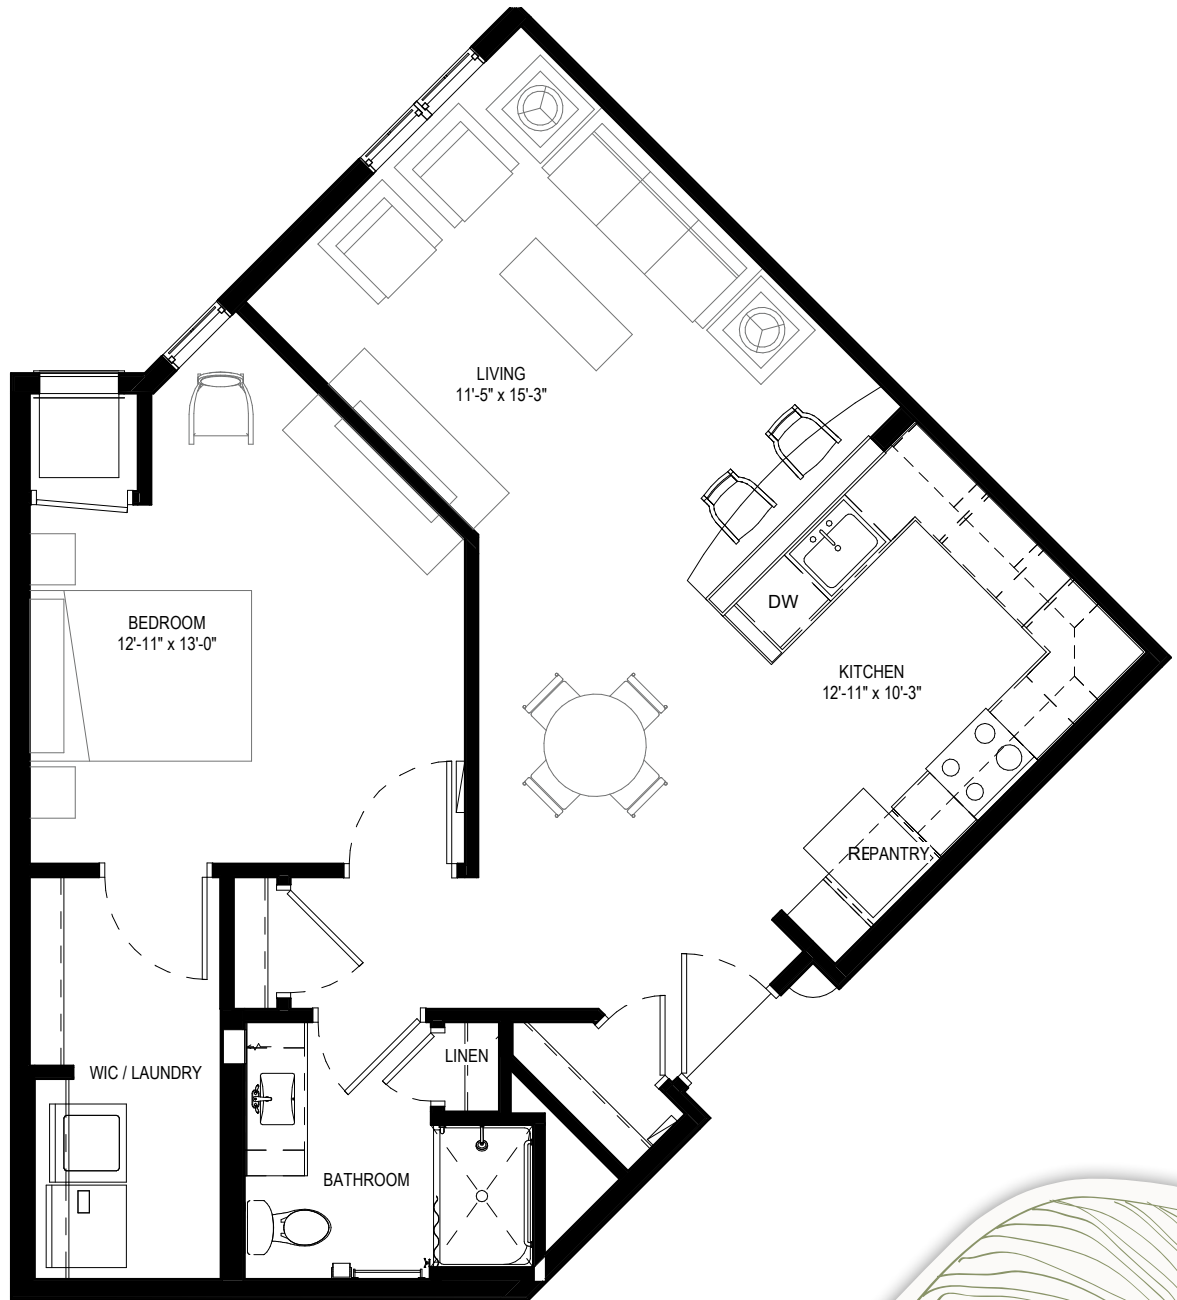

Floor plans and features are subject to change without notice. Stated dimensions and square footage are approximate.

HAVENWOODSENIOR.COM | 608-299-9590

3770 Emerald Drive E., Onalaska, WI 54650

Floor plans and features are subject to change without notice. Stated dimensions and square footage are approximate.

HAVENWOODSENIOR.COM | 608-299-9590

3770 Emerald Drive E., Onalaska, WI 54650

Floor plans and features are subject to change without notice. Stated dimensions and square footage are approximate.

1 Bedroom + Den / 1 Bathroom
Apt. 103, 110, 203, 210, 303, 310, 403, 410
922 Square Feet