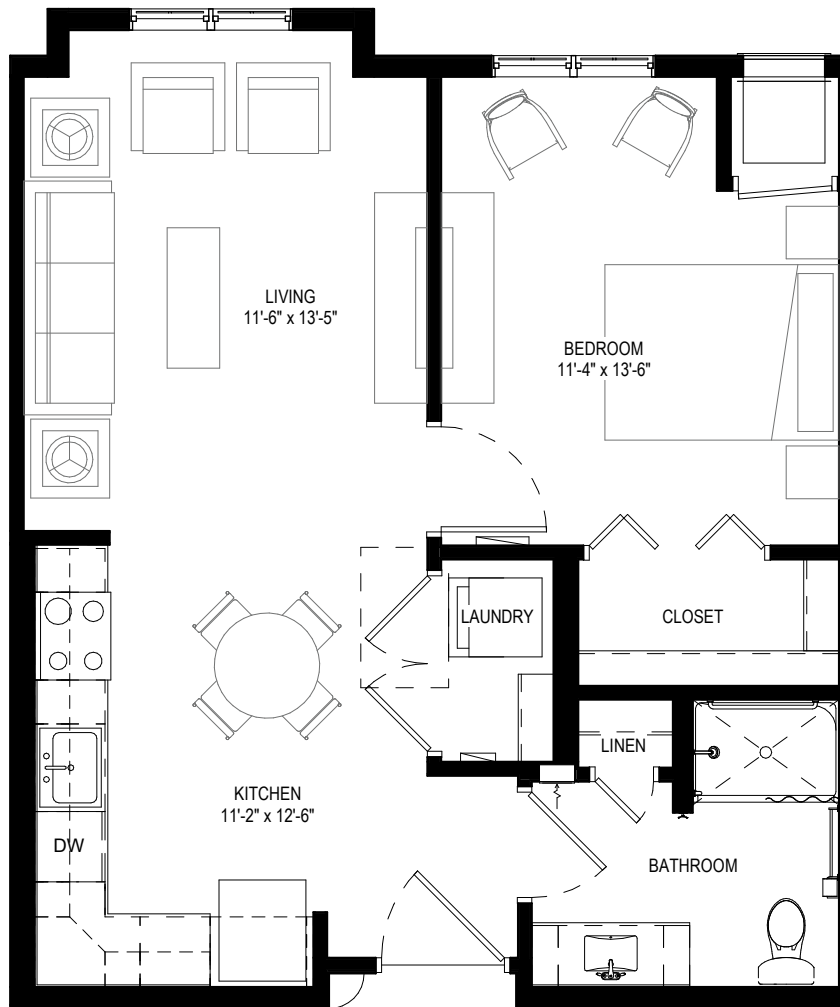

HAVENWOODSENIOR.COM | 608-299-9590

3770 Emerald Drive E., Onalaska, WI 54650

Floor plans and features are subject to change without notice. Stated dimensions and square footage are approximate.